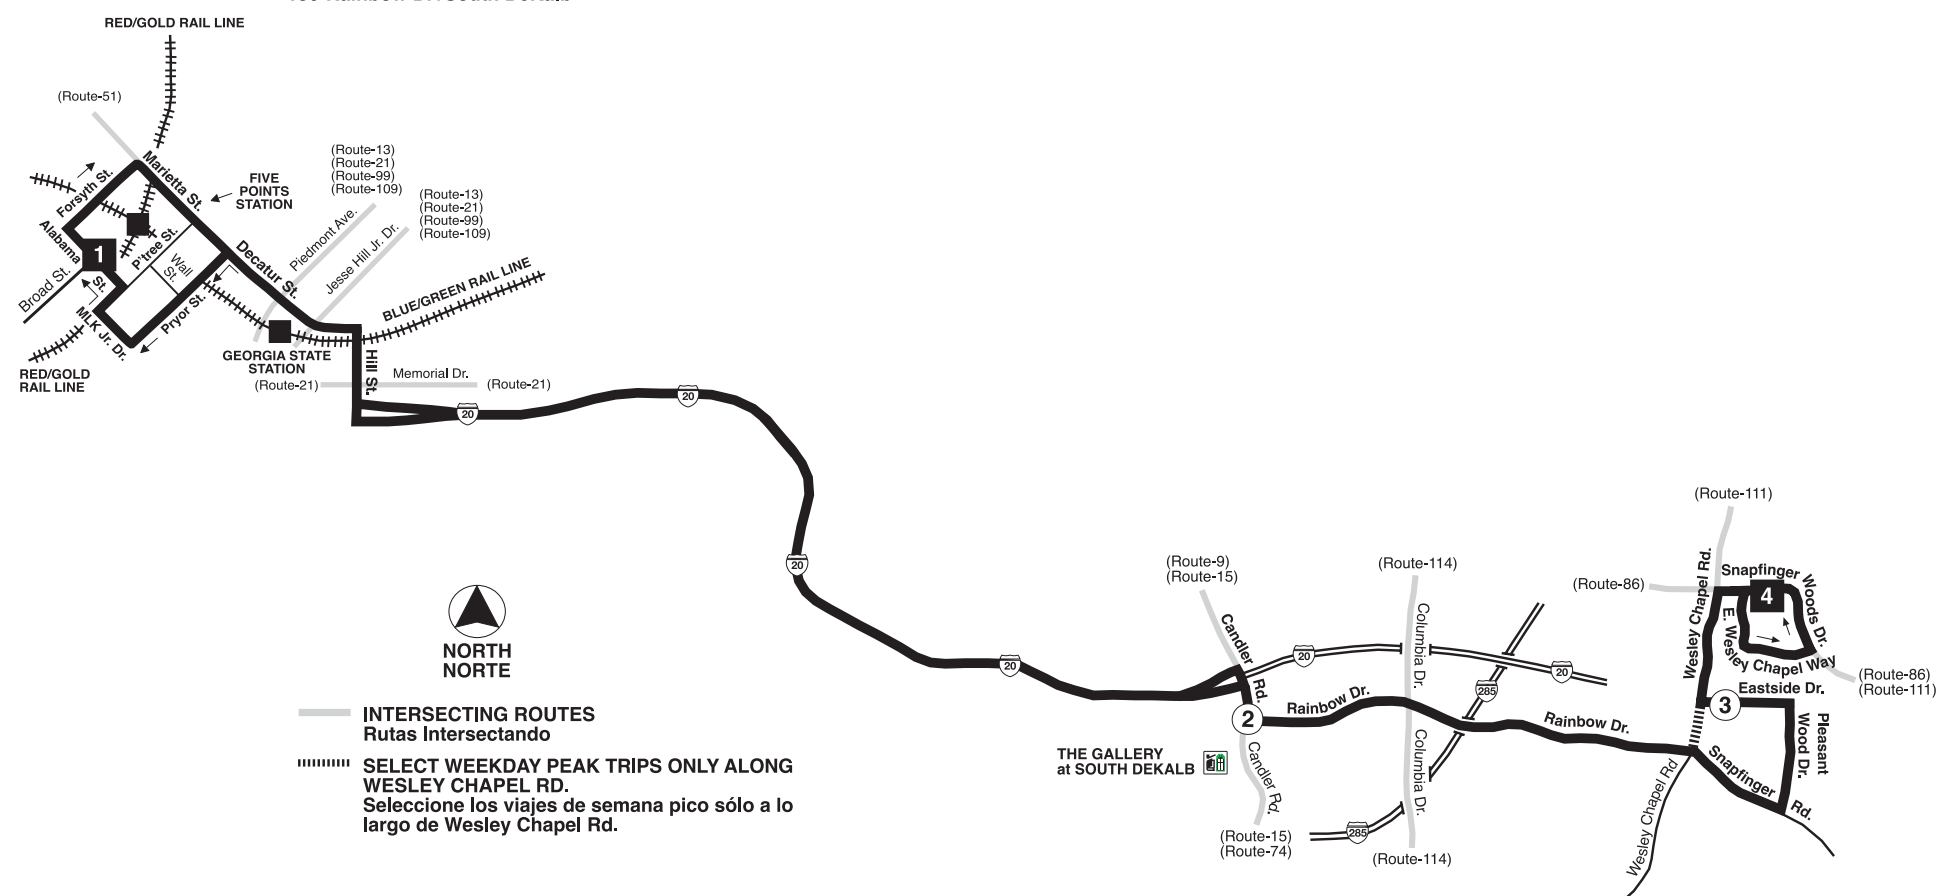

Routes Intersecting at
Five Points Station:
Rutas intersectando en la
Estación Five Points:

3-Martin Luther King Jr. Drive/Auburn Avenue
13-Atlanta Student Movement Blvd./ Hunter Hills
16-North Highland Avenue
32-Bouldercrest
40-Peachtree Street/Downtown
42-Pryor Road
49-McDonough Boulevard
51-Joseph E. Boone Blvd.
55-Jonesboro Road
74-Flat Shoals
186-Rainbow Dr./South DeKalb

— INTERSECTING ROUTES
Rutas Intersectando

- - - - - SELECT WEEKDAY PEAK TRIPS ONLY ALONG
WESLEY CHAPEL RD.
Seleccione los viajes de semana pico sólo a lo
largo de Wesley Chapel Rd.